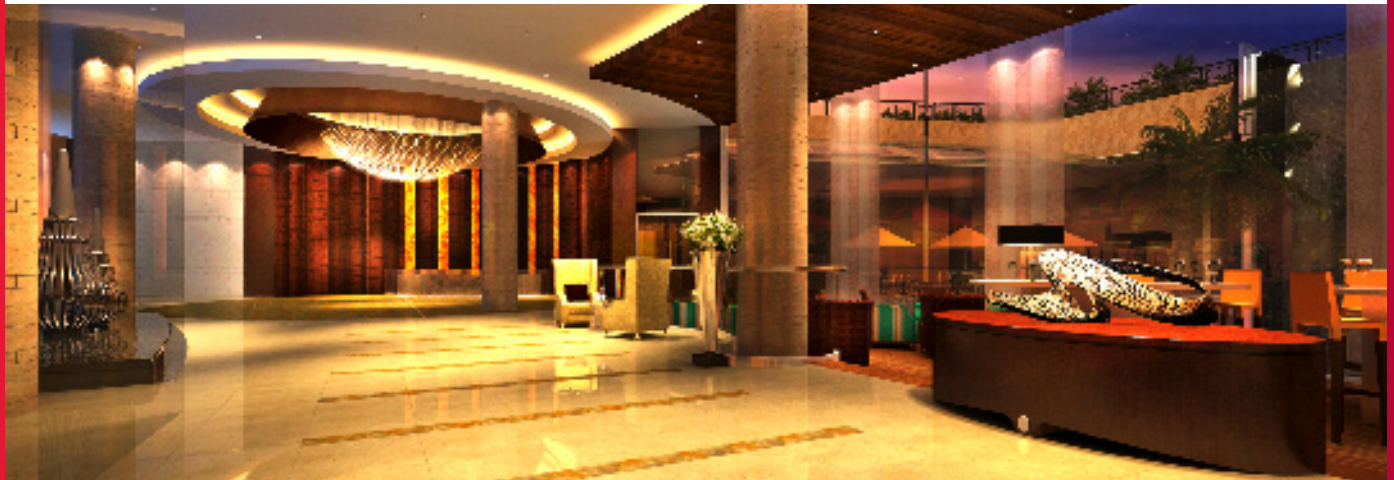

MEETING FACILITIES

Be it business meetings or social gatherings, events at Bengaluru Marriott Hotel Whitefield are crafted around your requirement, our specialist event managers create unique experiences, every time!

- 7 meeting rooms with over 995 sq. m. of space
- Best in class service for conventions and social gatherings
- Wireless internet enabled meetings rooms
- Proficient event planners

CAPACITY CHART

Meeting Room	Dimensions		Capacity				
	Sq. ft.	LXB	Theater	Classroom	U Shape	Cluster	Boardroom
The Grand Ballroom	6357	90.55X70.2	800	350	70	240	-
Ballroom 1	1055	34.94X30.18	128	60	25	40	-
Ballroom 2	1055	34.94X30.18	130	60	25	40	-
Ballroom 3	2119	70.2X30.18	320	150	60	95	-
Ballroom 4	2119	70.2X30.18	320	150	60	95	-
Magnolia	536	25.16X21.29	60	35	20	-	15
Camellia	898	35.04X25.6	120	55	30	-	25
Iris	637	26.87X23.68	70	35	20	-	15
Jasmine	125	27.49X14.89	-	-	-	-	12
Rose	828	33.3X24.86	120	55	20	-	25
Lotus	570	23.91X23.81	60	30	15	-	15